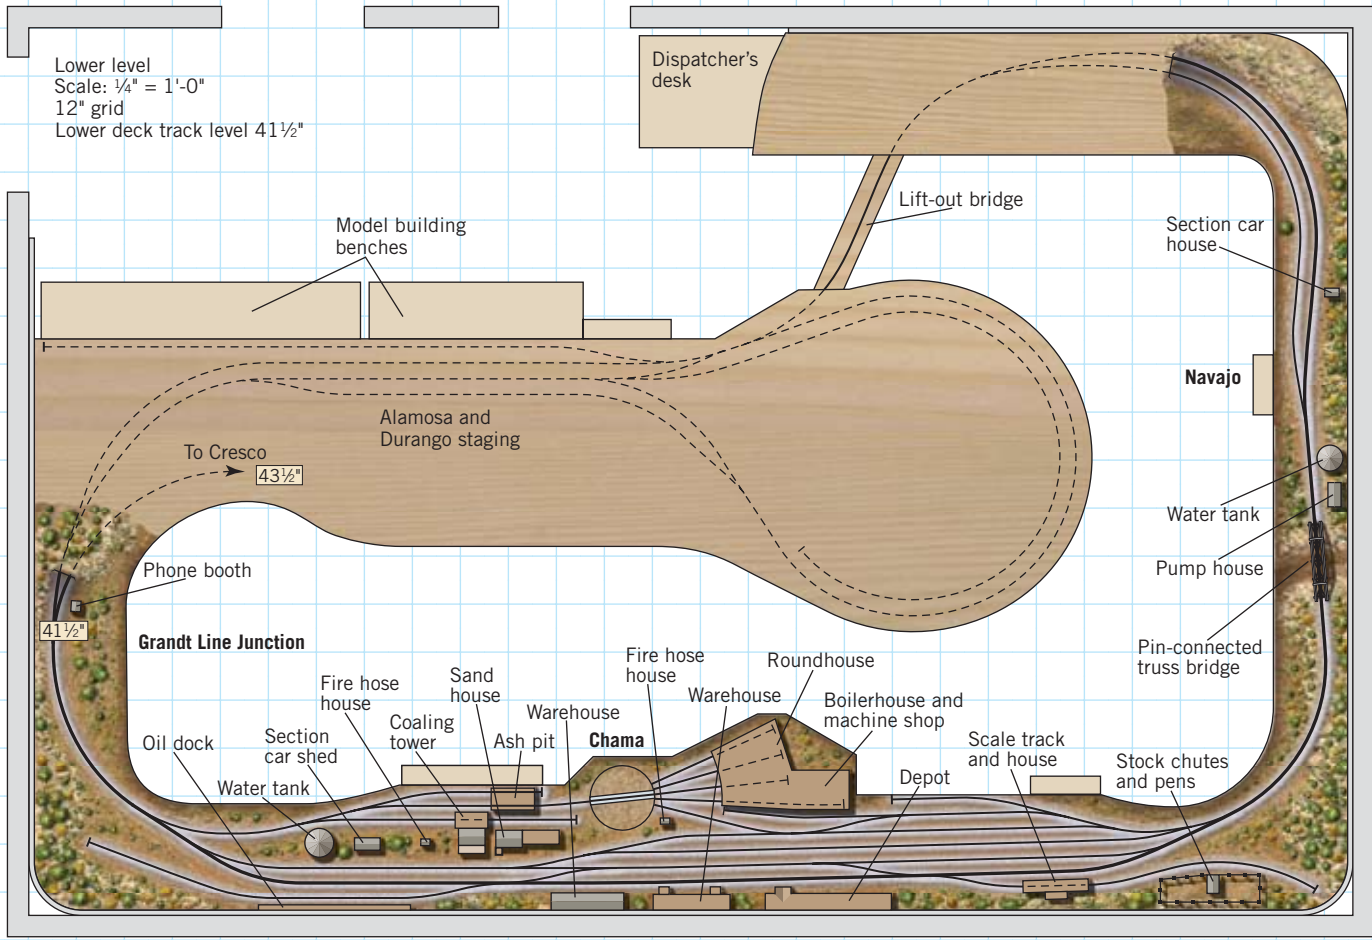

Lower level
 Scale: 1/4" = 1'-0"
 12" grid
 Lower deck track level 41 1/2"

Upper level
 Scale: 1/4" = 1'-0"
 12" grid
 © 2000 Kalmbach Publishing Co., Model Railroader