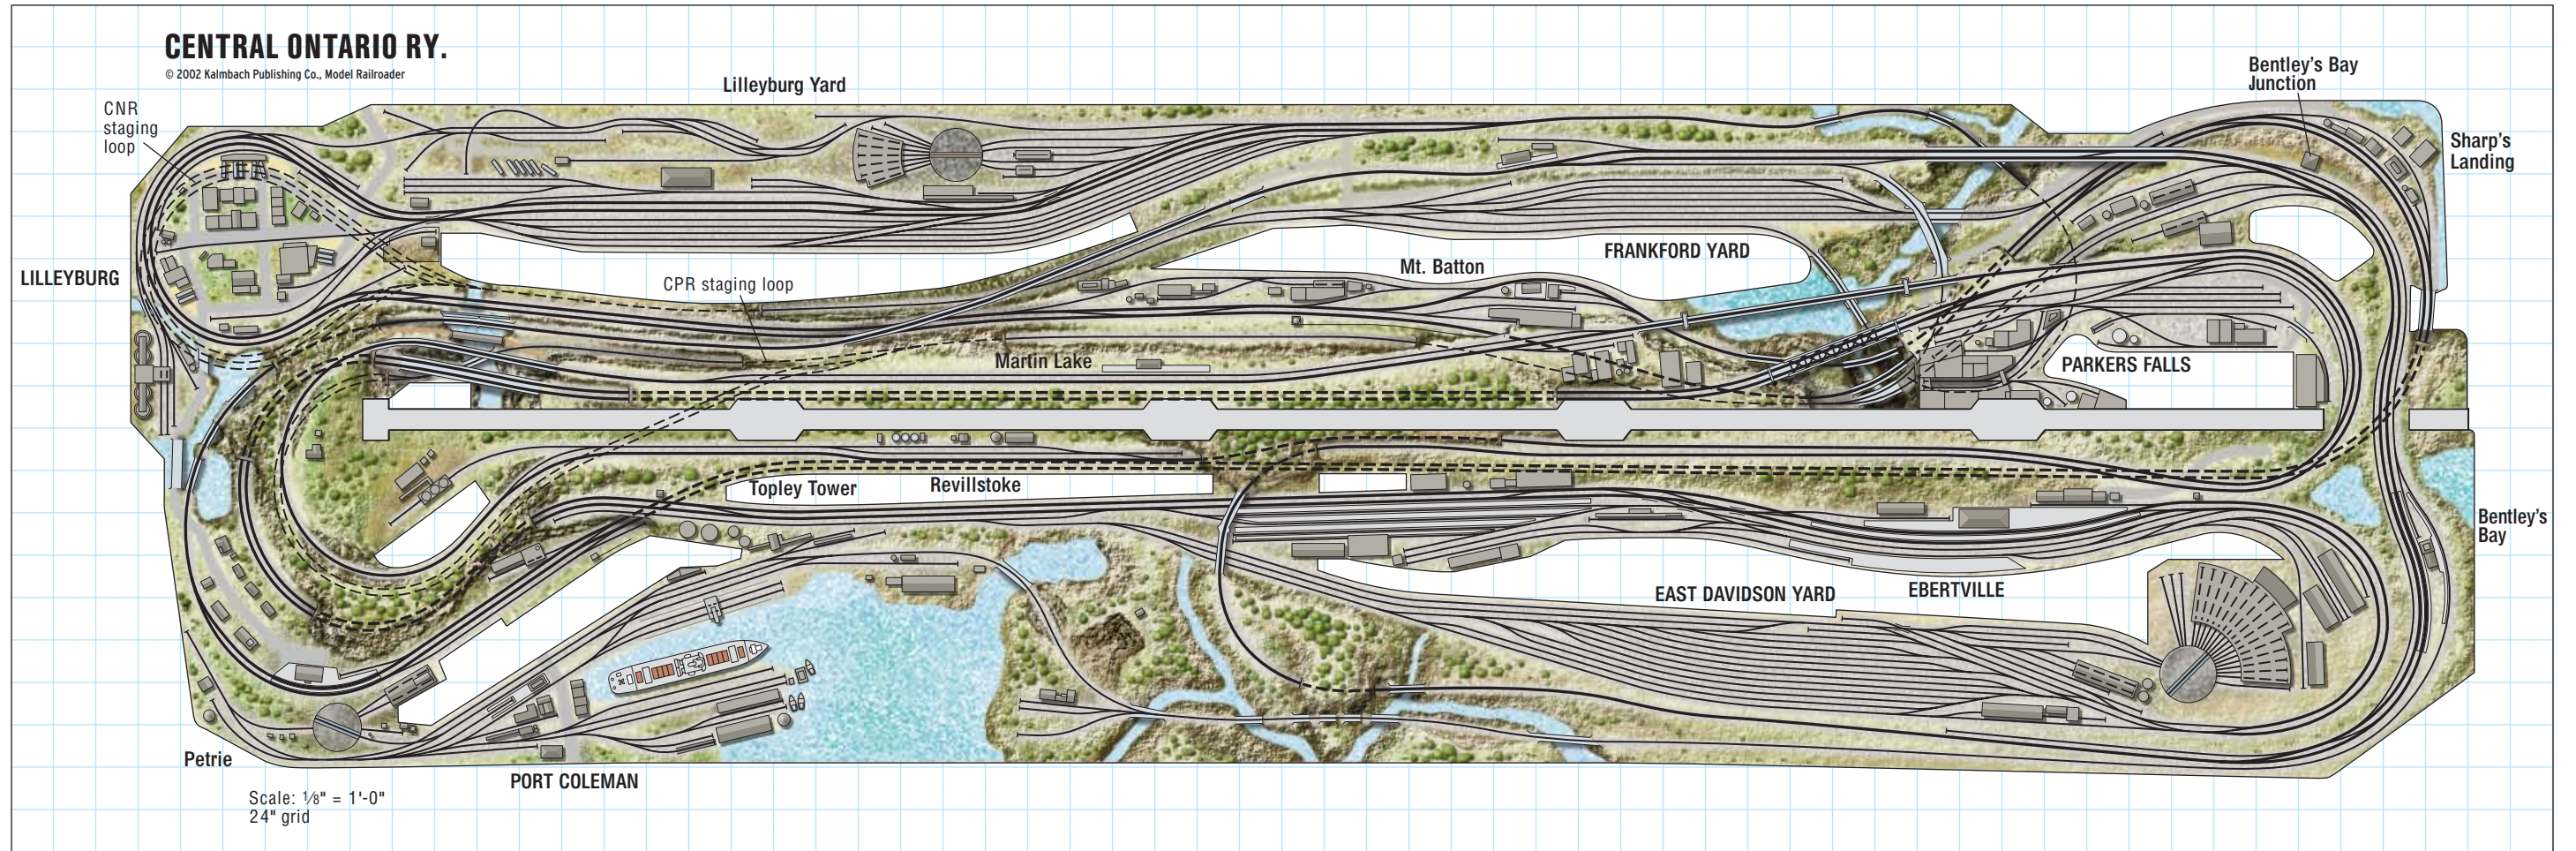

# CENTRAL ONTARIO RY.

© 2002 Kalmbach Publishing Co., Model Railroader

Scale: 1/8" = 1'-0"  
24" grid