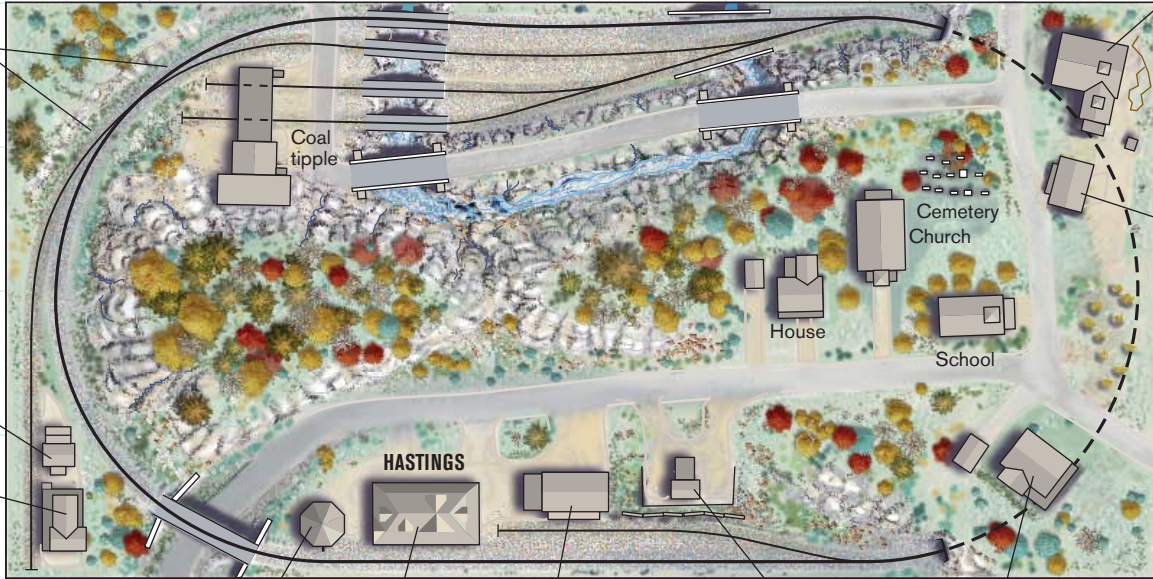

Deer Mountain

HO scale

Scale: $\frac{3}{4}$ " = 1'-0"
12" grid

1 Numbered arrows correspond to photo locations

© 2004 Kalmbach Publishing Co., Model Railroader

Curved turnouts

3

2 Handcar shed

4 Freight station

4

5 Water tank

6 Station

Warehouse

6

7

7 Texaco station

8 House

8

9 Farmhouse

9 Barn

9