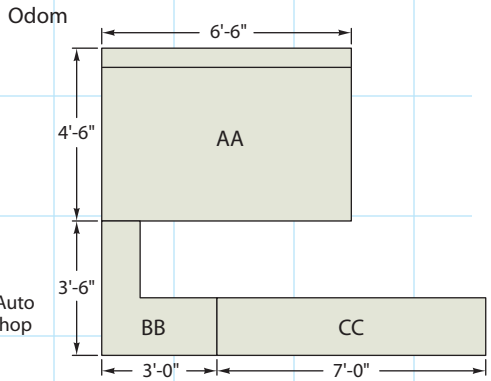

Cutting diagram (two sheets of plywood)

Scale: 5/8" = 1'-0"
12" grid

THE BENEDICT & WEXFORD

All curves 18" except as marked
© 2000 Kalmbach Publishing Co., Model Railroader