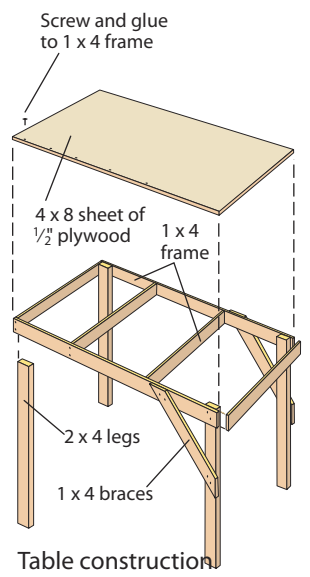

Table construction