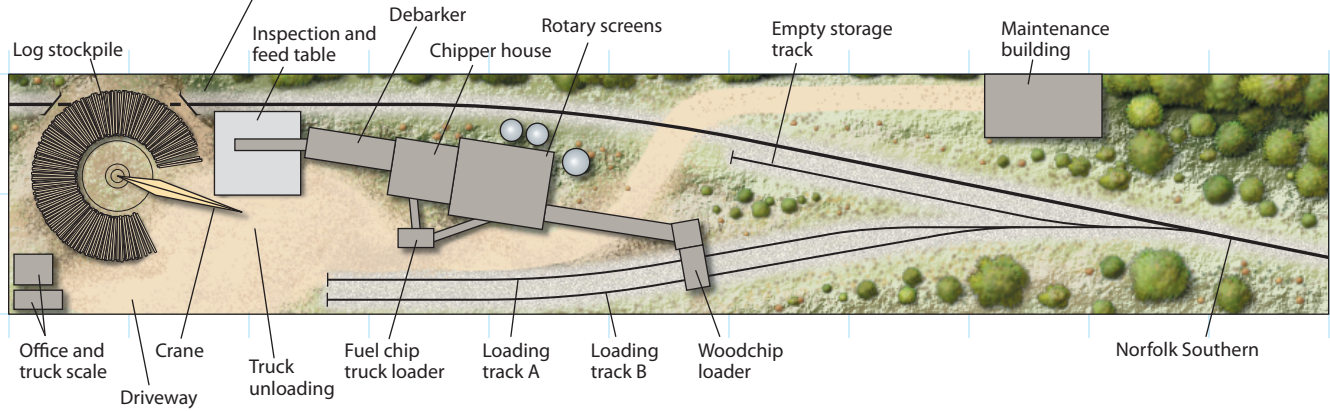

### Model track plan

NS track disappears behind structures and underneath back of stockpile

HO 2 x 11 feet No. 5 turnouts

Scale: 5/8" = 1'-0"  
12" grid

© 2002 Kalmbach Publishing Co., Model Railroader