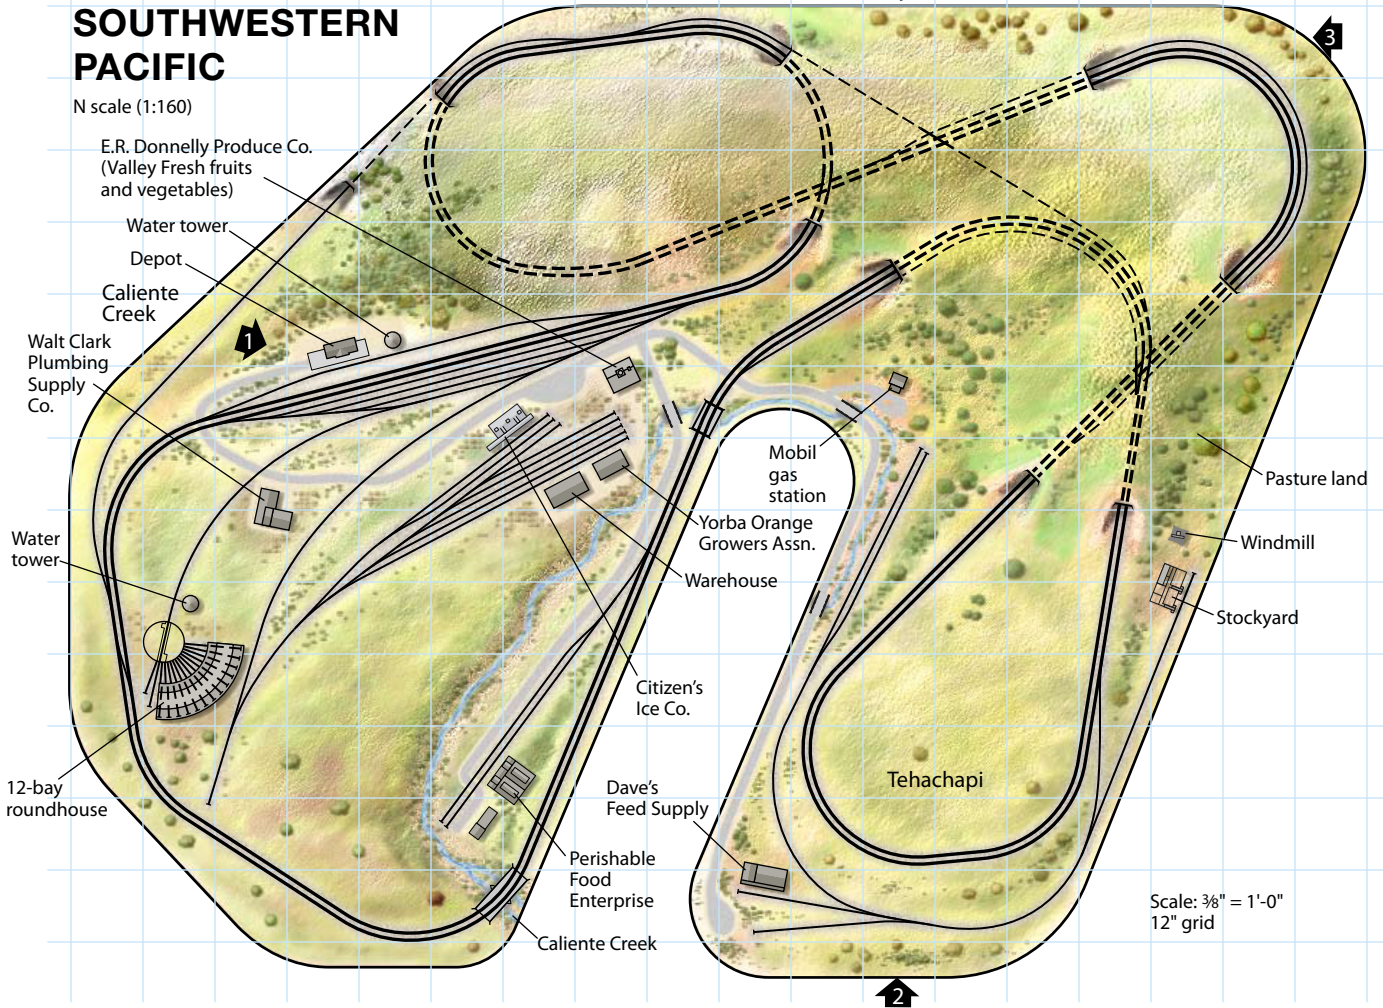

SOUTHWESTERN PACIFIC

N scale (1:160)

Cajon

E.R. Donnelly Produce Co.
(Valley Fresh fruits
and vegetables)

Water tower

Depot

Caliente
Creek

Walt Clark
Plumbing
Supply
Co.

Water
tower

12-bay
roundhouse

Mobil
gas
station

Yorba Orange
Growers Assn.

Warehouse

Citizen's
Ice Co.

Dave's
Feed Supply

Perishable
Food
Enterprise

Caliente
Creek

Pasture land

Windmill

Stockyard

Tehachapi

Scale: 3/8" = 1'-0"
12" grid