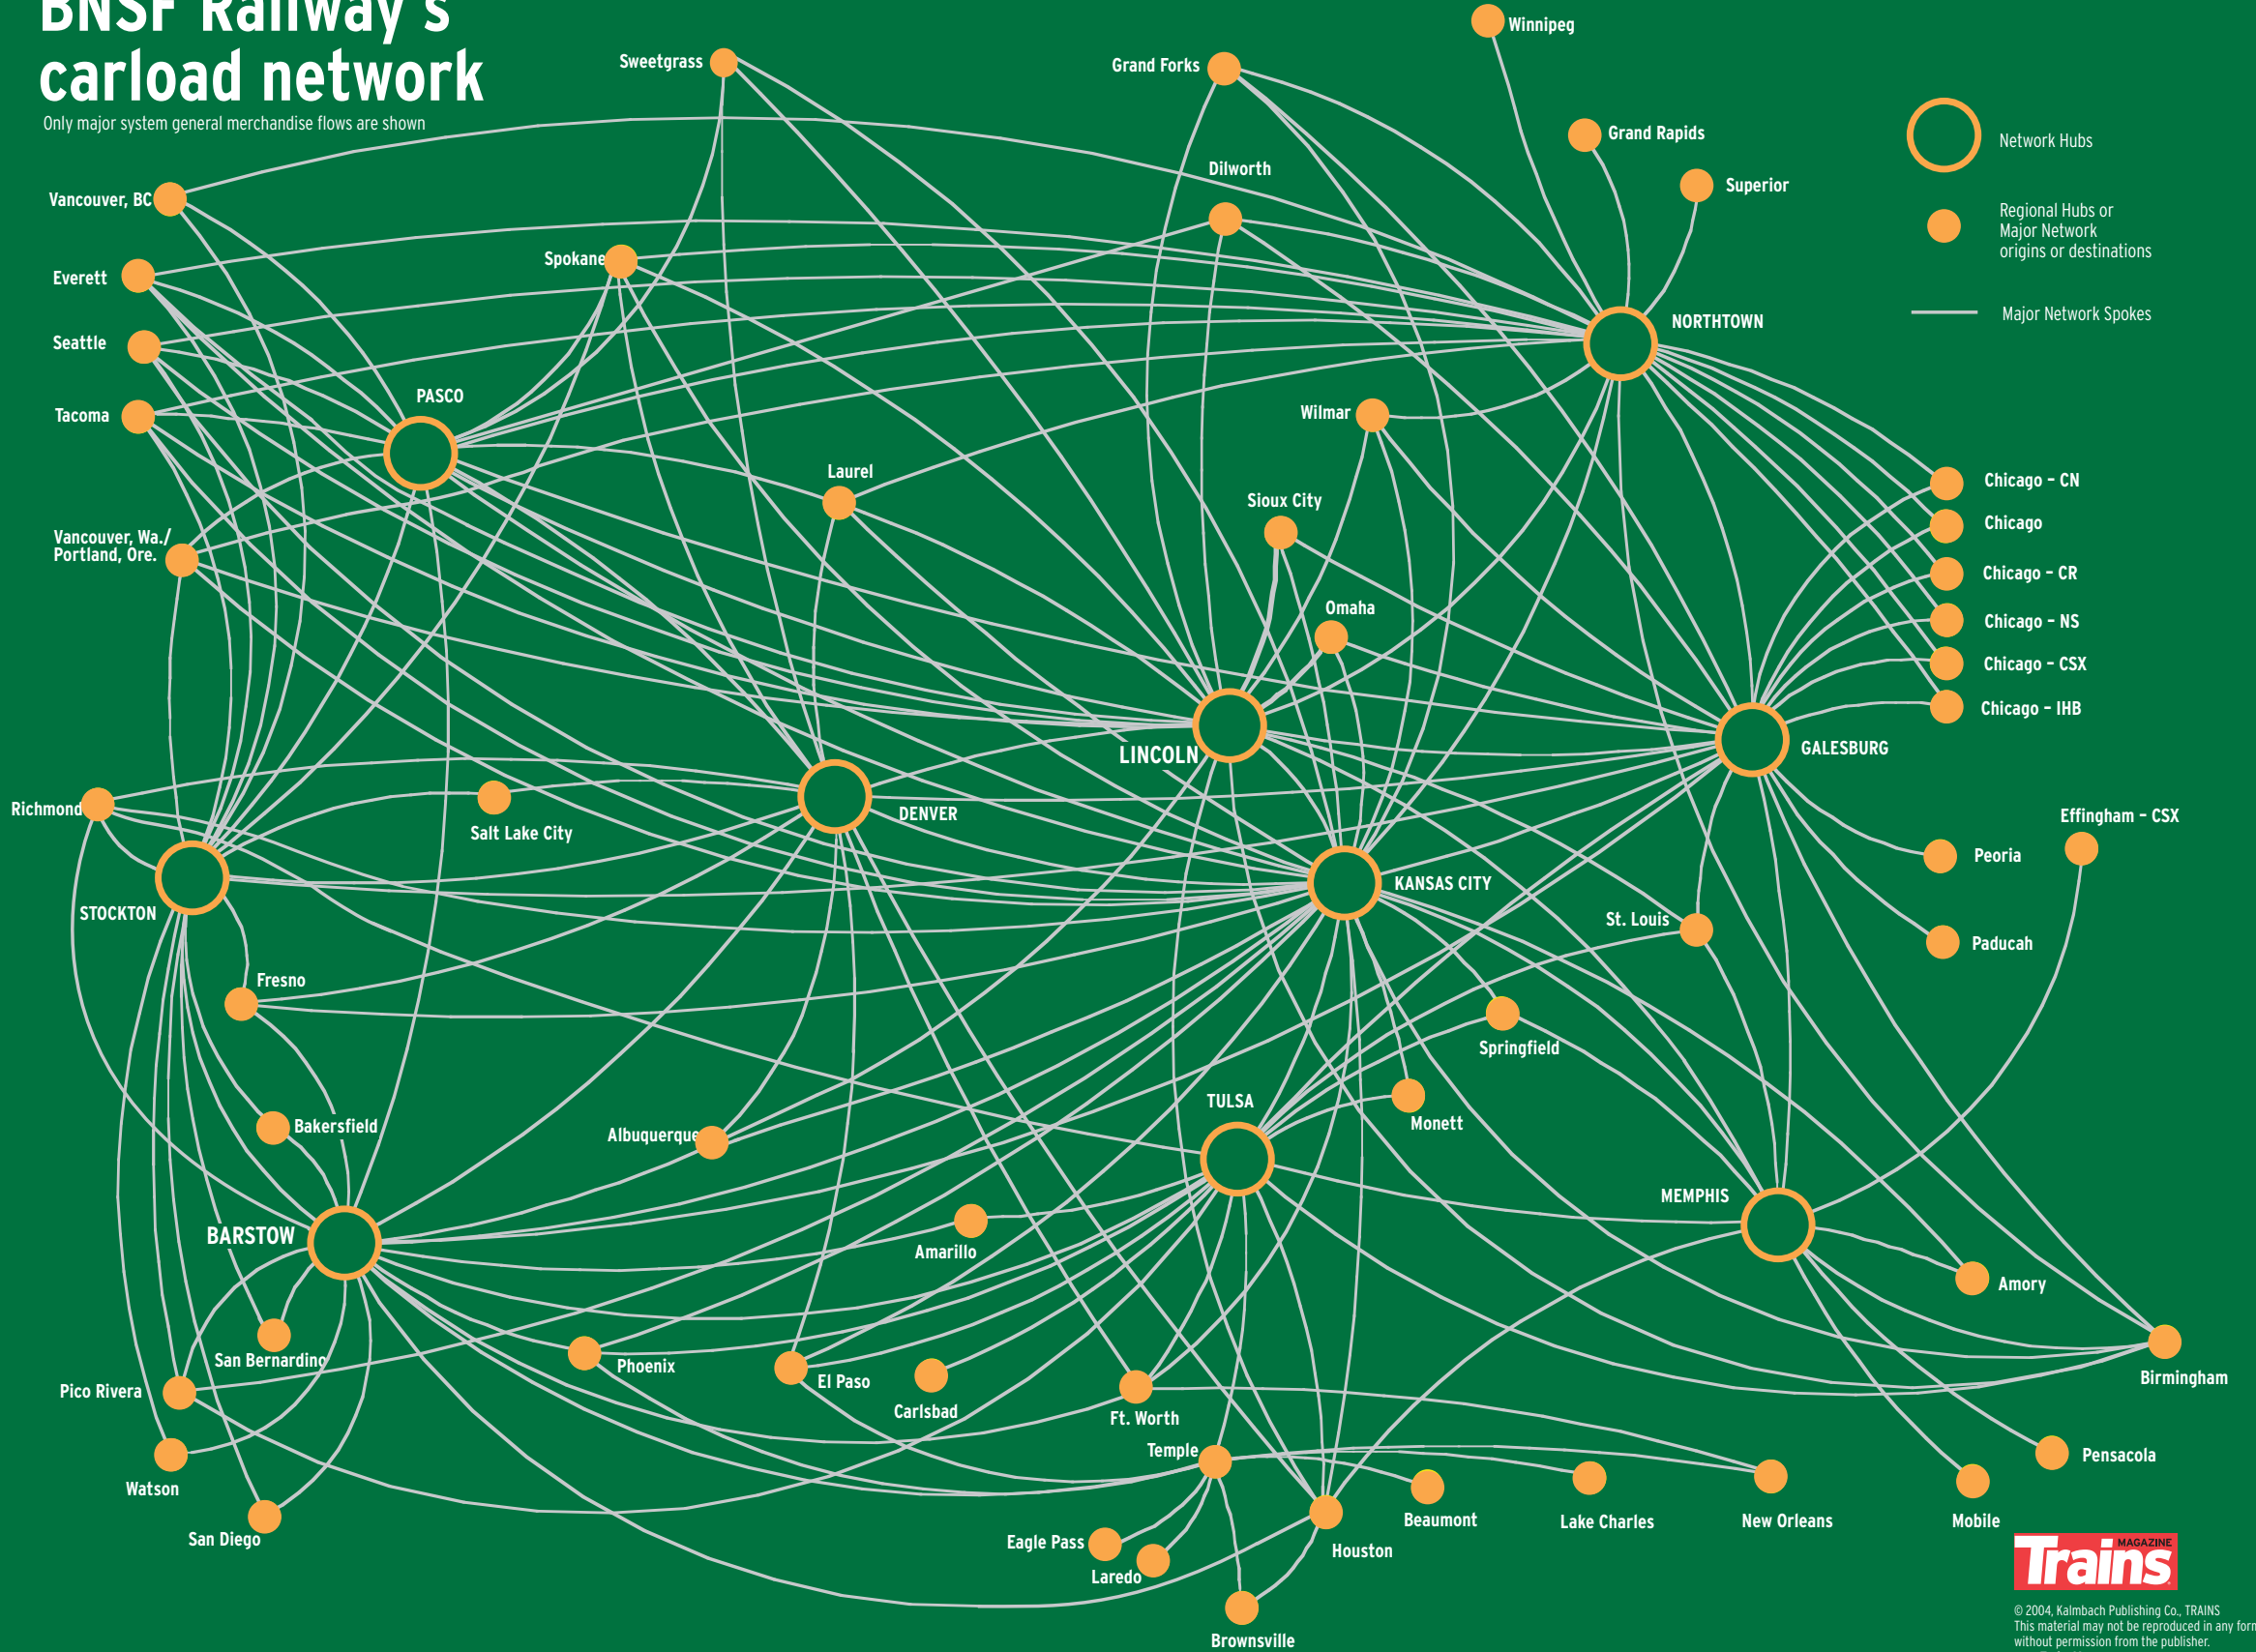

BNSF Railway's carload network

Only major system general merchandise flows are shown

-  Network Hubs
-  Regional Hubs or Major Network origins or destinations
-  Major Network Spokes

-  Chicago - CN
-  Chicago
-  Chicago - CR
-  Chicago - NS
-  Chicago - CSX
-  Chicago - IHB

-  Effingham - CSX
-  Peoria
-  Paducah