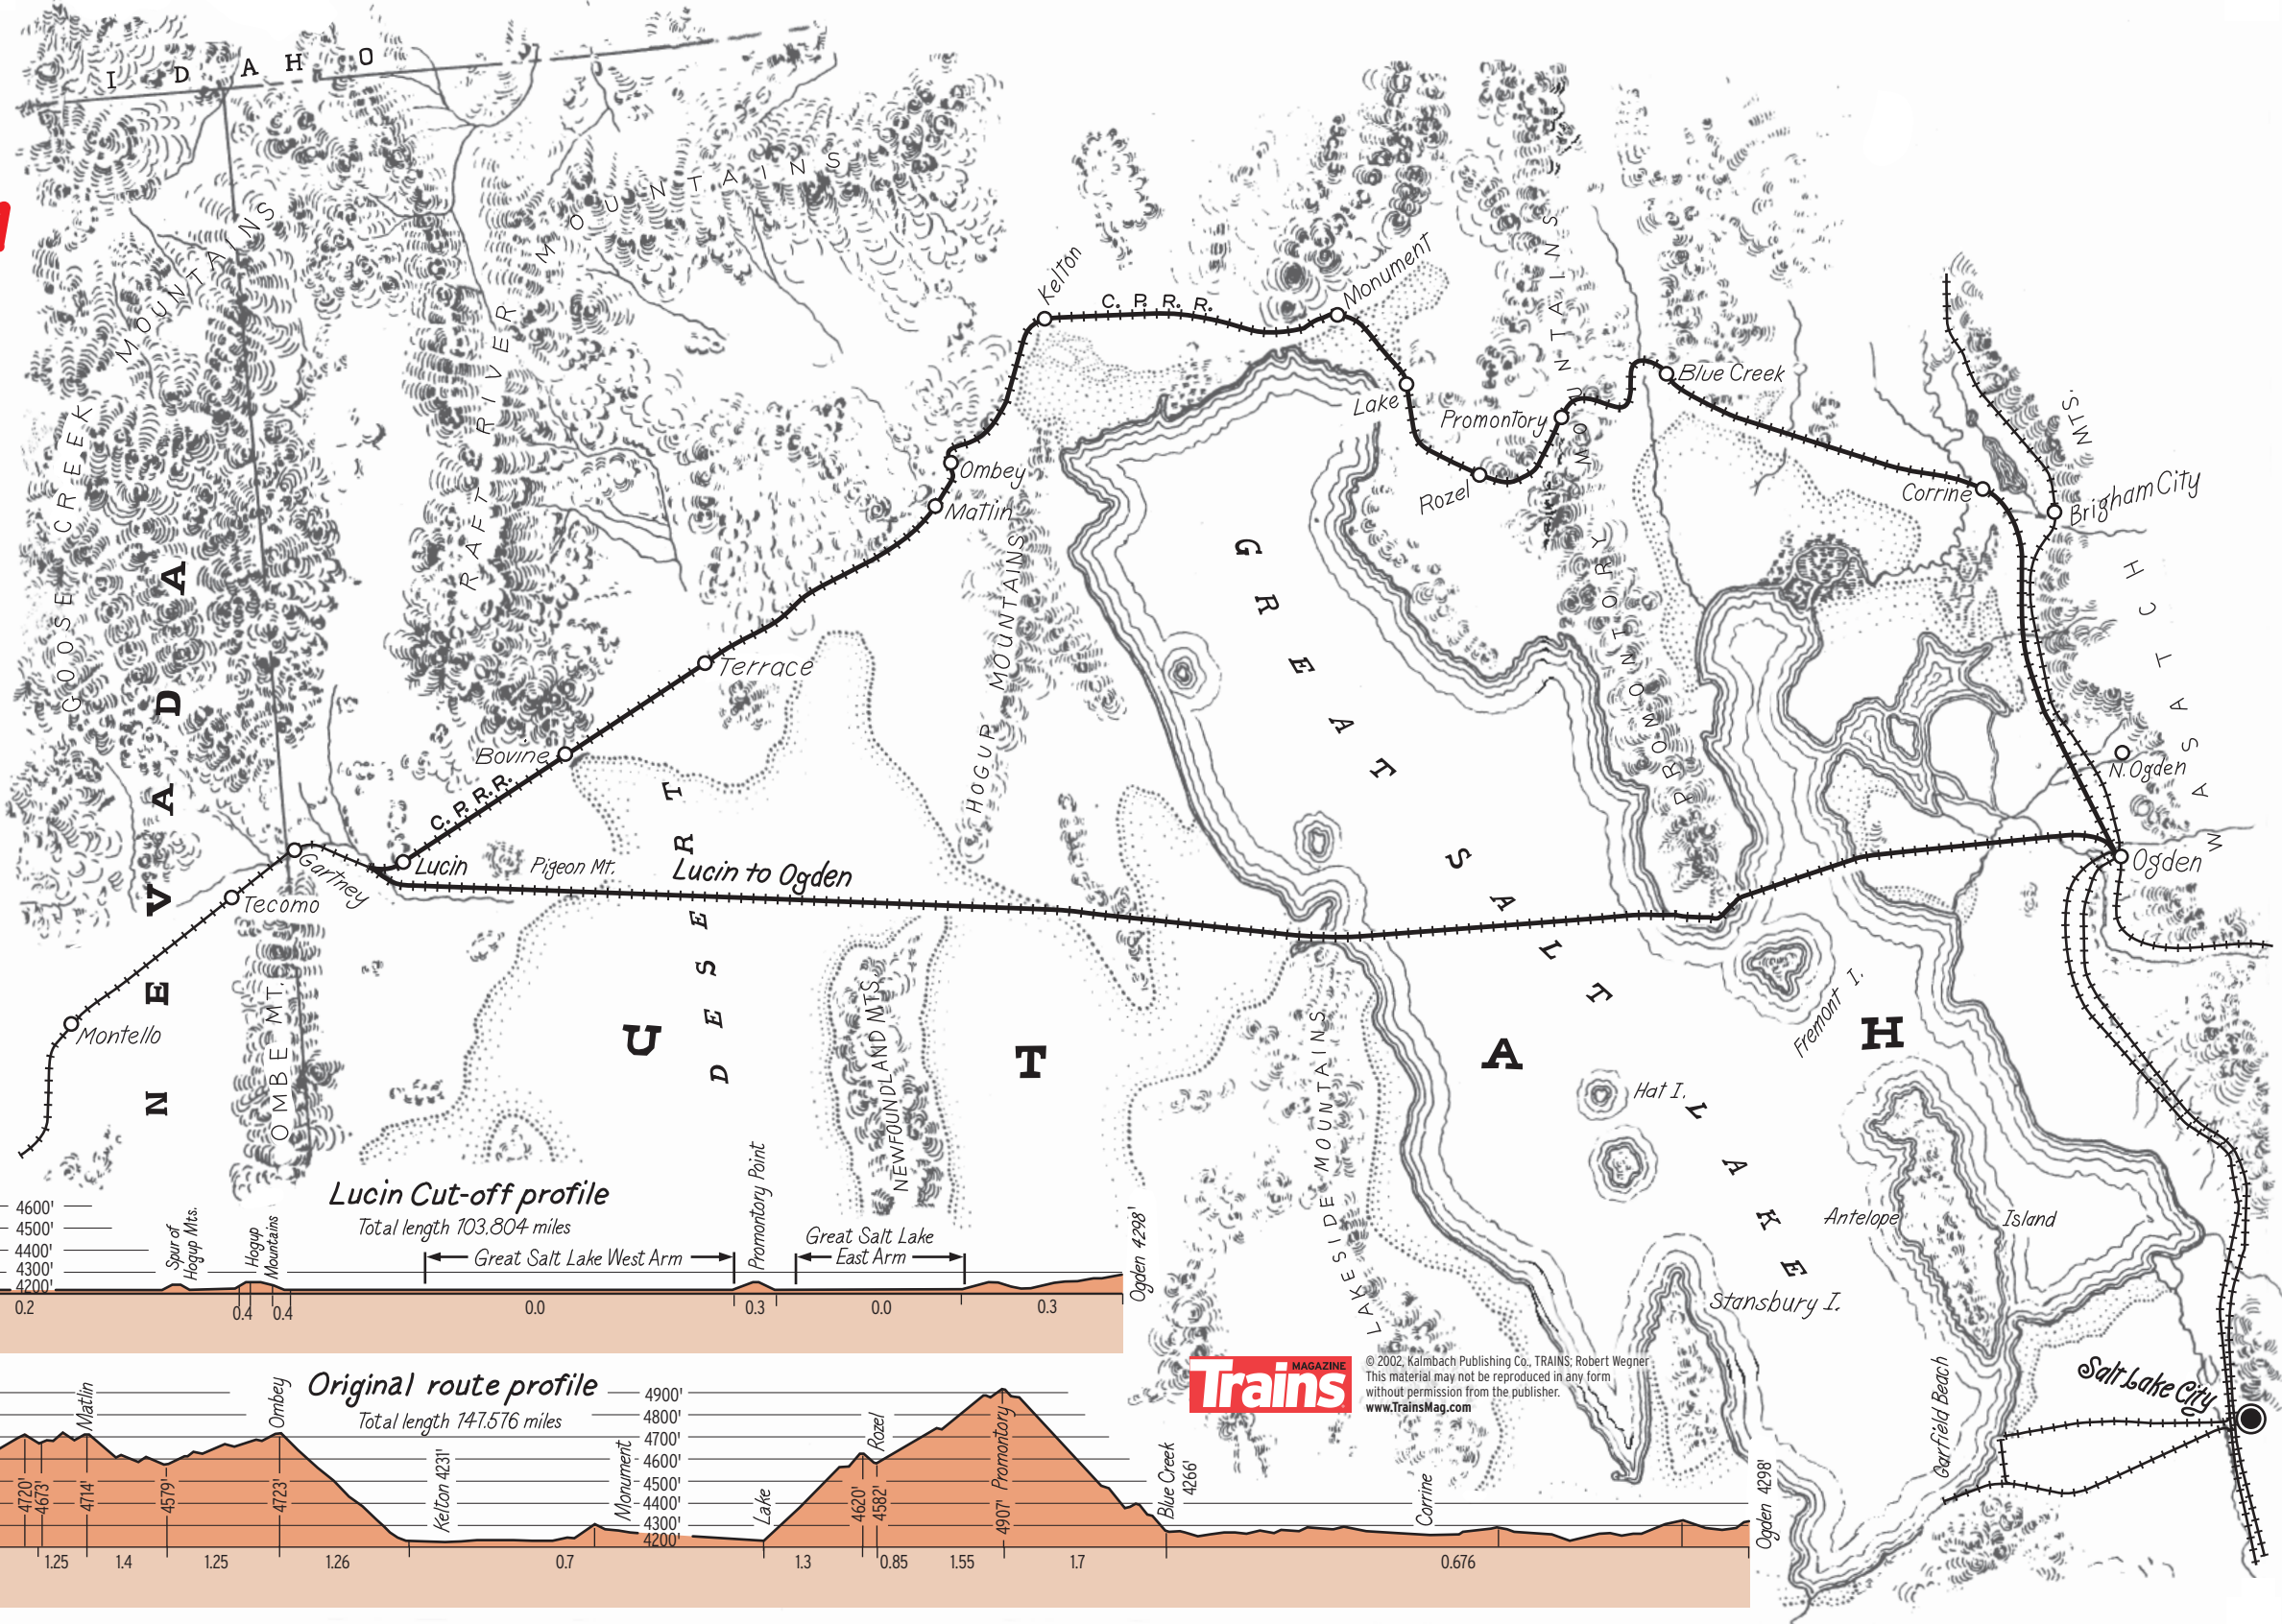

Southern Pacific's Lucin Cutoff

© 2002, Kalmbach Publishing Co., TRAINS, Robert Wegner
 This material may not be reproduced in any form
 without permission from the publisher.
www.TrainsMag.com