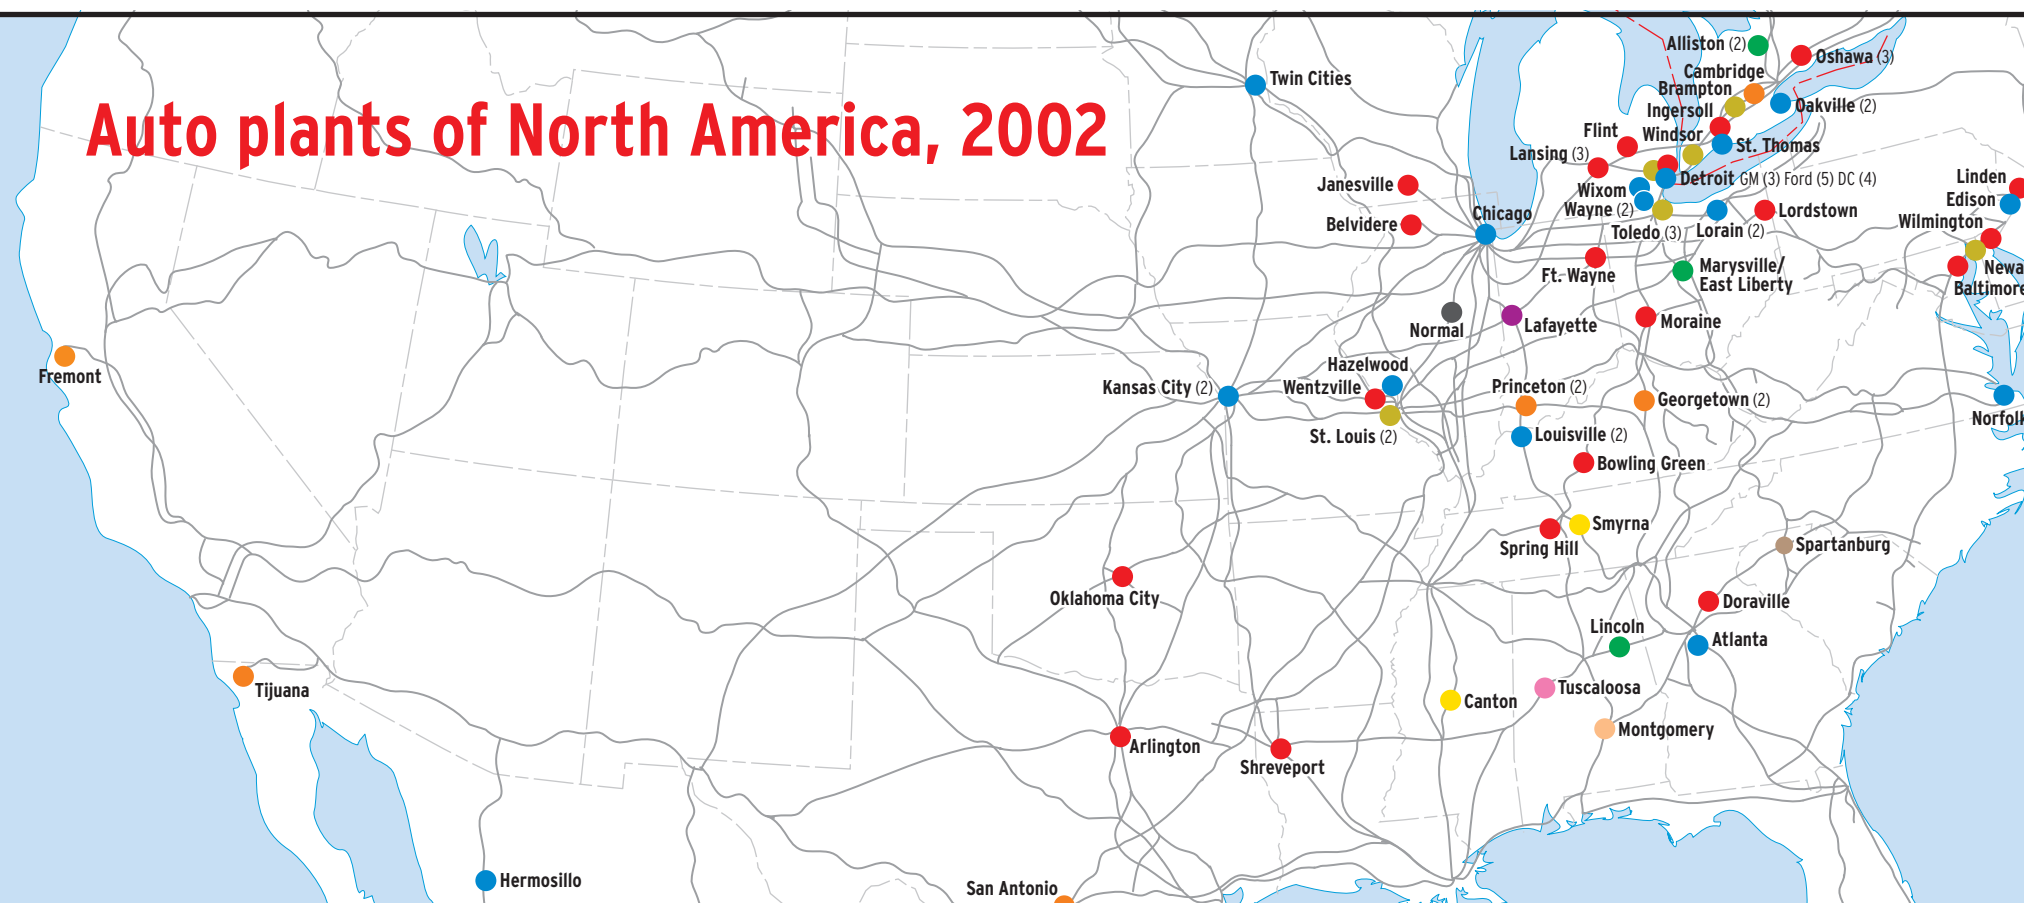

Auto plants of North America, 2002

GENERAL MOTORS			
Automaker/Plant name	Location	Year opened	Vehicles Manufactured
Saturn Wilmington	DE	1947	Saturn L series
Doraville	GA	1947	Chevrolet Venture, Pontiac Montana, Oldsmobile Silhouette
Fort Wayne (Roanoke)	IN	1986	Chevrolet Silverado, GMC Sierra, Silverado/Sierra hybrids
Fairfax (Kansas City)	KS	1987	Pontiac Grand Prix, Chevrolet Malibu Maxx
Bowling Green	KY	1981	Chevrolet Corvette, Cadillac XLR
Shreveport	LA	1978	Chevrolet S10, GMC Sonoma, Chevrolet Colorado
Baltimore	MD	1935	Chevrolet Astro, GMC Safari
Detroit-Hamtramck	MI	1985	Cadillac DeVille, Cadillac Seville, Buick LeSabre
Flint Truck	MI	1947	Chevrolet Silverado/CK, GMC Sierra, GMC C-series and Isuzu medium-duty trucks
Lansing Car	MI	1902	Pontiac Grand Am, Chevrolet Malibu, Oldsmobile Alero
Lansing Grand River	MI	2002	Cadillac CTS, Cadillac SRX
Lansing Craft Centre	MI	1995	Niche/Specialty vehicles (Chevrolet SSR in 2003)
Orion	MI	1983	Buick LeSabre, Buick Park Avenue, Pontiac Bonneville
Pontiac East	MI	1972	Chevrolet Silverado, GMC Sierra
Wentzville Truck	MO	1983	Chevrolet Express, GMC Savana
Linden	NJ	1937	Chevrolet S10, GMC Jimmy, Chevrolet Blazer, GMC Sonoma
Lordstown	OH	1966	Chevrolet Cavalier, Pontiac Sunfire
Moraine	OH	1952	Chevrolet Trailblazer, GMC Envoy, Buick Rainier, Isuzu Ascender, Oldsmobile Bravada
Oklahoma City	OK	1979	Chevrolet Trailblazer EXT, GMC Envoy, Isuzu Ascender
Saturn Spring Hill	TN	1990	Saturn S-series, VUE, Ion
Arlington	TX	1954	Chevrolet Suburban, Chevrolet Tahoe, GMC Yukon, Cadillac Escalade
Janesville	WI	1920	Chevrolet Suburban, Chevrolet Tahoe, GMC Yukon and Yukon XL, GMC and Isuzu light-duty trucks
Oshawa #1	ON	1955	Chevrolet Impala, Chevrolet Monte Carlo
Oshawa #2	ON	1955	Buick Century, Buick Regal, Pontiac Grand Prix
Oshawa Truck	ON	1965	Chevrolet Silverado, GMC Sierra
Ramos Arizpe	MX	1981	Buick Rendezvous, Pontiac Aztek
Silao	MX	1994	Chevrolet Suburban, Chevrolet Tahoe, Chevrolet Avalanche, GMC Yukon XL, Cadillac Escalade EXT, ESV
Toluca	MX	1994	Chevrolet and GMC medium-duty commercial cab-chassis trucks (C-series)
CAMI Automotive (joint GM/Suzuki), Ingersoll	ON	1989	Chevrolet Tracker, Suzuki Vitara, Suzuki Grand Vitara