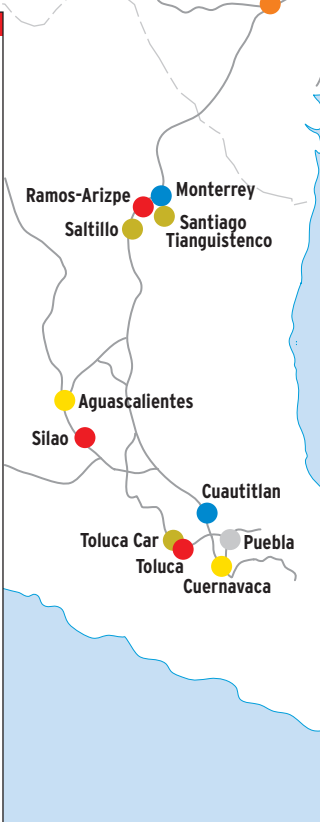

FORD MOTOR COMPANY			
Automaker/Plant name	Location	Year opened	Vehicles Manufactured
Atlanta (Hapeville)	GA	1947	Ford Taurus, Mercury Sable
Chicago	IL	1924	Ford Taurus, Mercury Sable
Louisville	KY	1955	Ford Explorer, Ford Ranger, Mercury Mountaineer
Kentucky Truck (Louisville)	KY	1969	Ford Excursion, Ford F-250/F-350 pickups, Ford F-450/550 Cab and Chassis
Dearborn	MI	1918	Ford Mustang (closes 2004)
Dearborn Truck	MI	2004	Ford F-150
TruMack Assembly Detroit Chassis	MI	1999	Ford F-53 Class A motor home, Ford THINK electric vehicle
AutoAlliance International (Ford/Mazda), Flat Rock	MI	1986	Mazda 6, Ford Mustang
Wayne	MI	1952	Ford Focus
Michigan Truck (Wayne)	MI	1964	Ford Expedition, Lincoln Navigator
Wixom	MI	1957	Lincoln Town Car, Lincoln LS, Ford Thunderbird, Ford GT
Twin Cities (St.Paul)	MN	1925	Ford Ranger Regular Cab & Supercab, Ranger Splash
St.Louis (Hazelwood)	MO	1948	Ford Explorer, Mercury Mountaineer, Lincoln Aviator
Kansas City SUV (Claycomo)	MO	1951	Ford Escape, Mazda Tribute
Kansas City Truck (Claycomo)	MO	1957	Ford F-150
Edison	NJ	1948	Ford Ranger, Ranger Electric, Mazda B-series trucks
Ohio (Avon Lake)	OH	1974	Ford Escape, Ford Econoline and Club Wagon (bodies only)
Lorain	OH	1958	Ford Econoline and Club Wagon (final assembly)
Norfolk	VA	1925	Ford F-150
Oakville	ON	1953	Ford Windstar, Ford Freestar, Mercury Monterey
Ontario Truck (Oakville)	ON	1965	Ford F-150, F-250
St.Thomas (Talbotville)	ON	1967	Ford Crown Victoria, Mercury Grand Marquis, Mercury Marauder
Cuautitlan	MX	1970	Ford F-250/F-350 pickups, Ford F-650/F-750 Cab and Chassis, Ford Ikon
Hermosillo	MX	1986	Ford Escort ZX2, Ford Focus
Monterrey	MX	1988	Ford F-53 Class