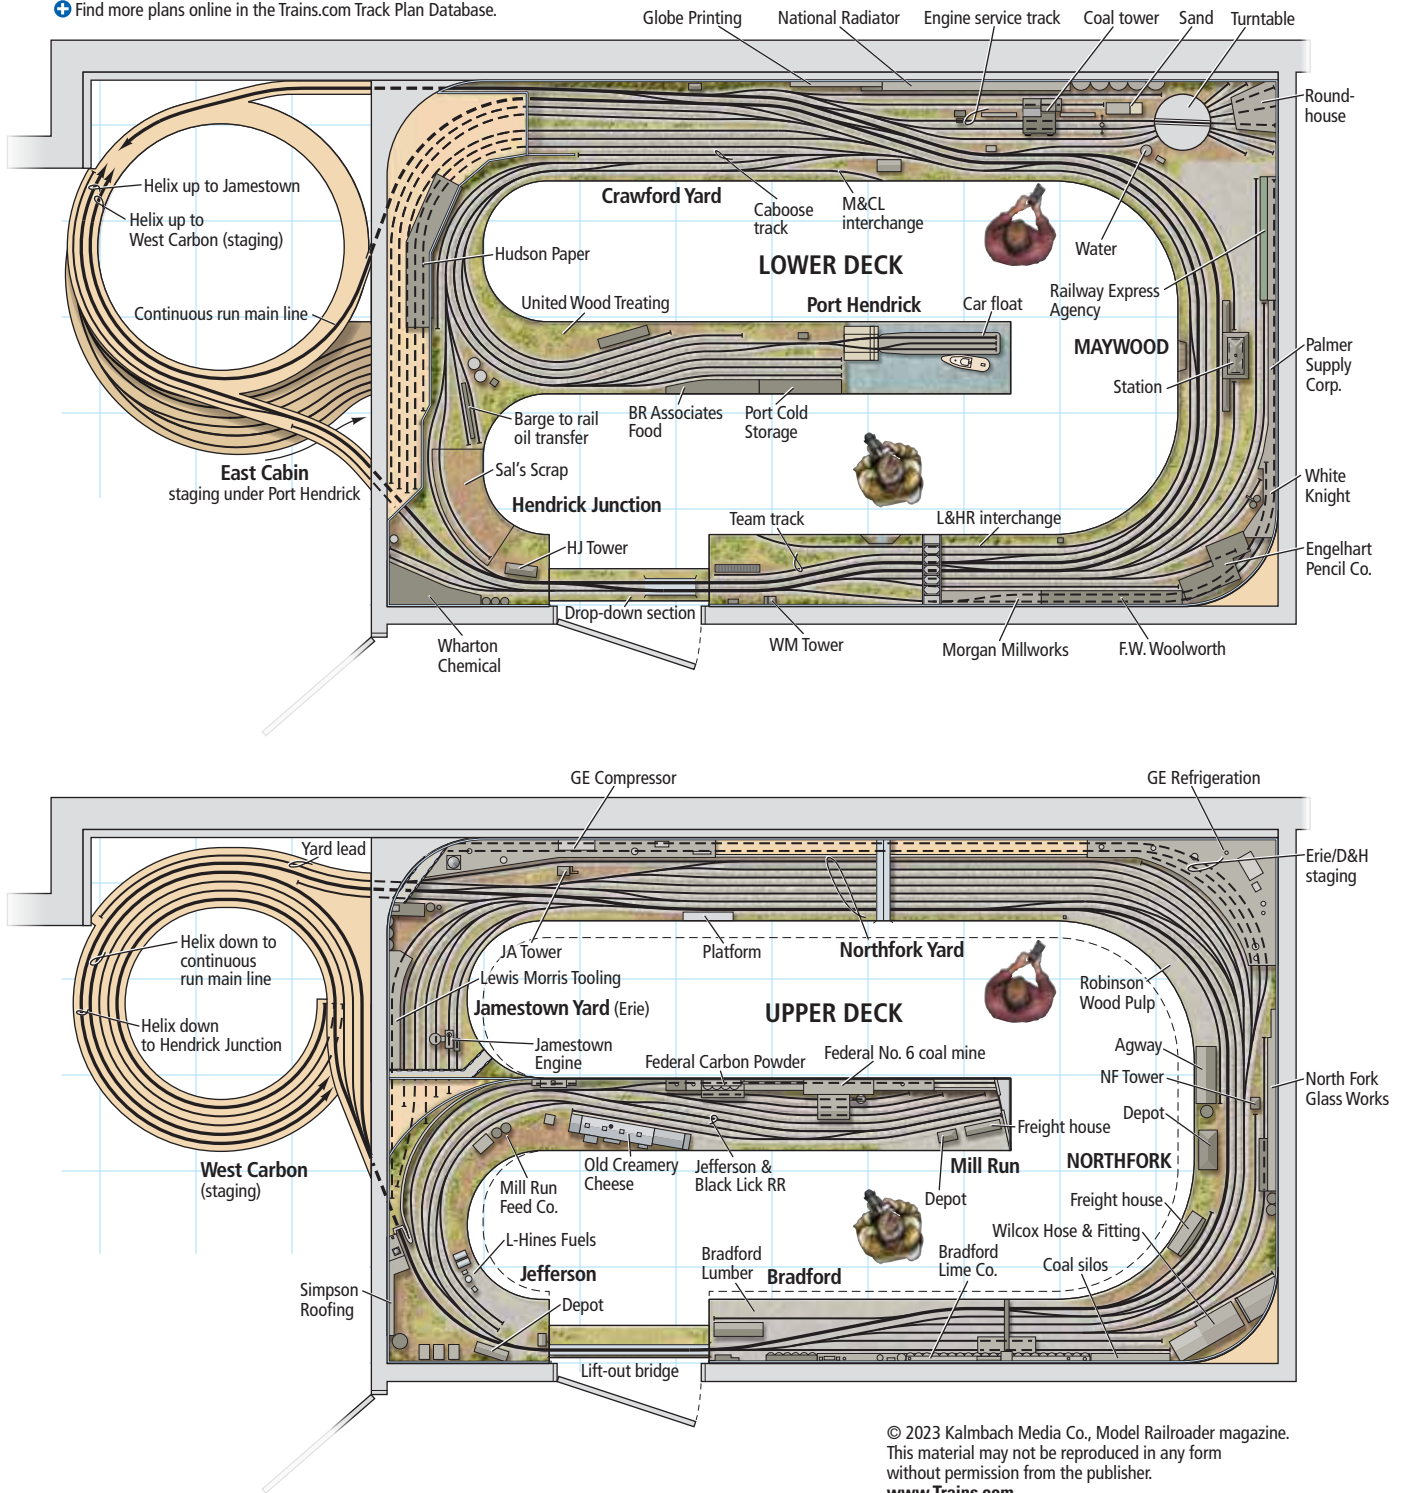

# Central New York & New England

HO scale (1:87.1)  
 Size: 11 x 19 feet plus 7 x 9 helix/staging area  
 Scale of plan: 1/4" = 1'-0", 24" grid  
 Illustration by Kellie Jaeger

Find more plans online in the Trains.com Track Plan Database.