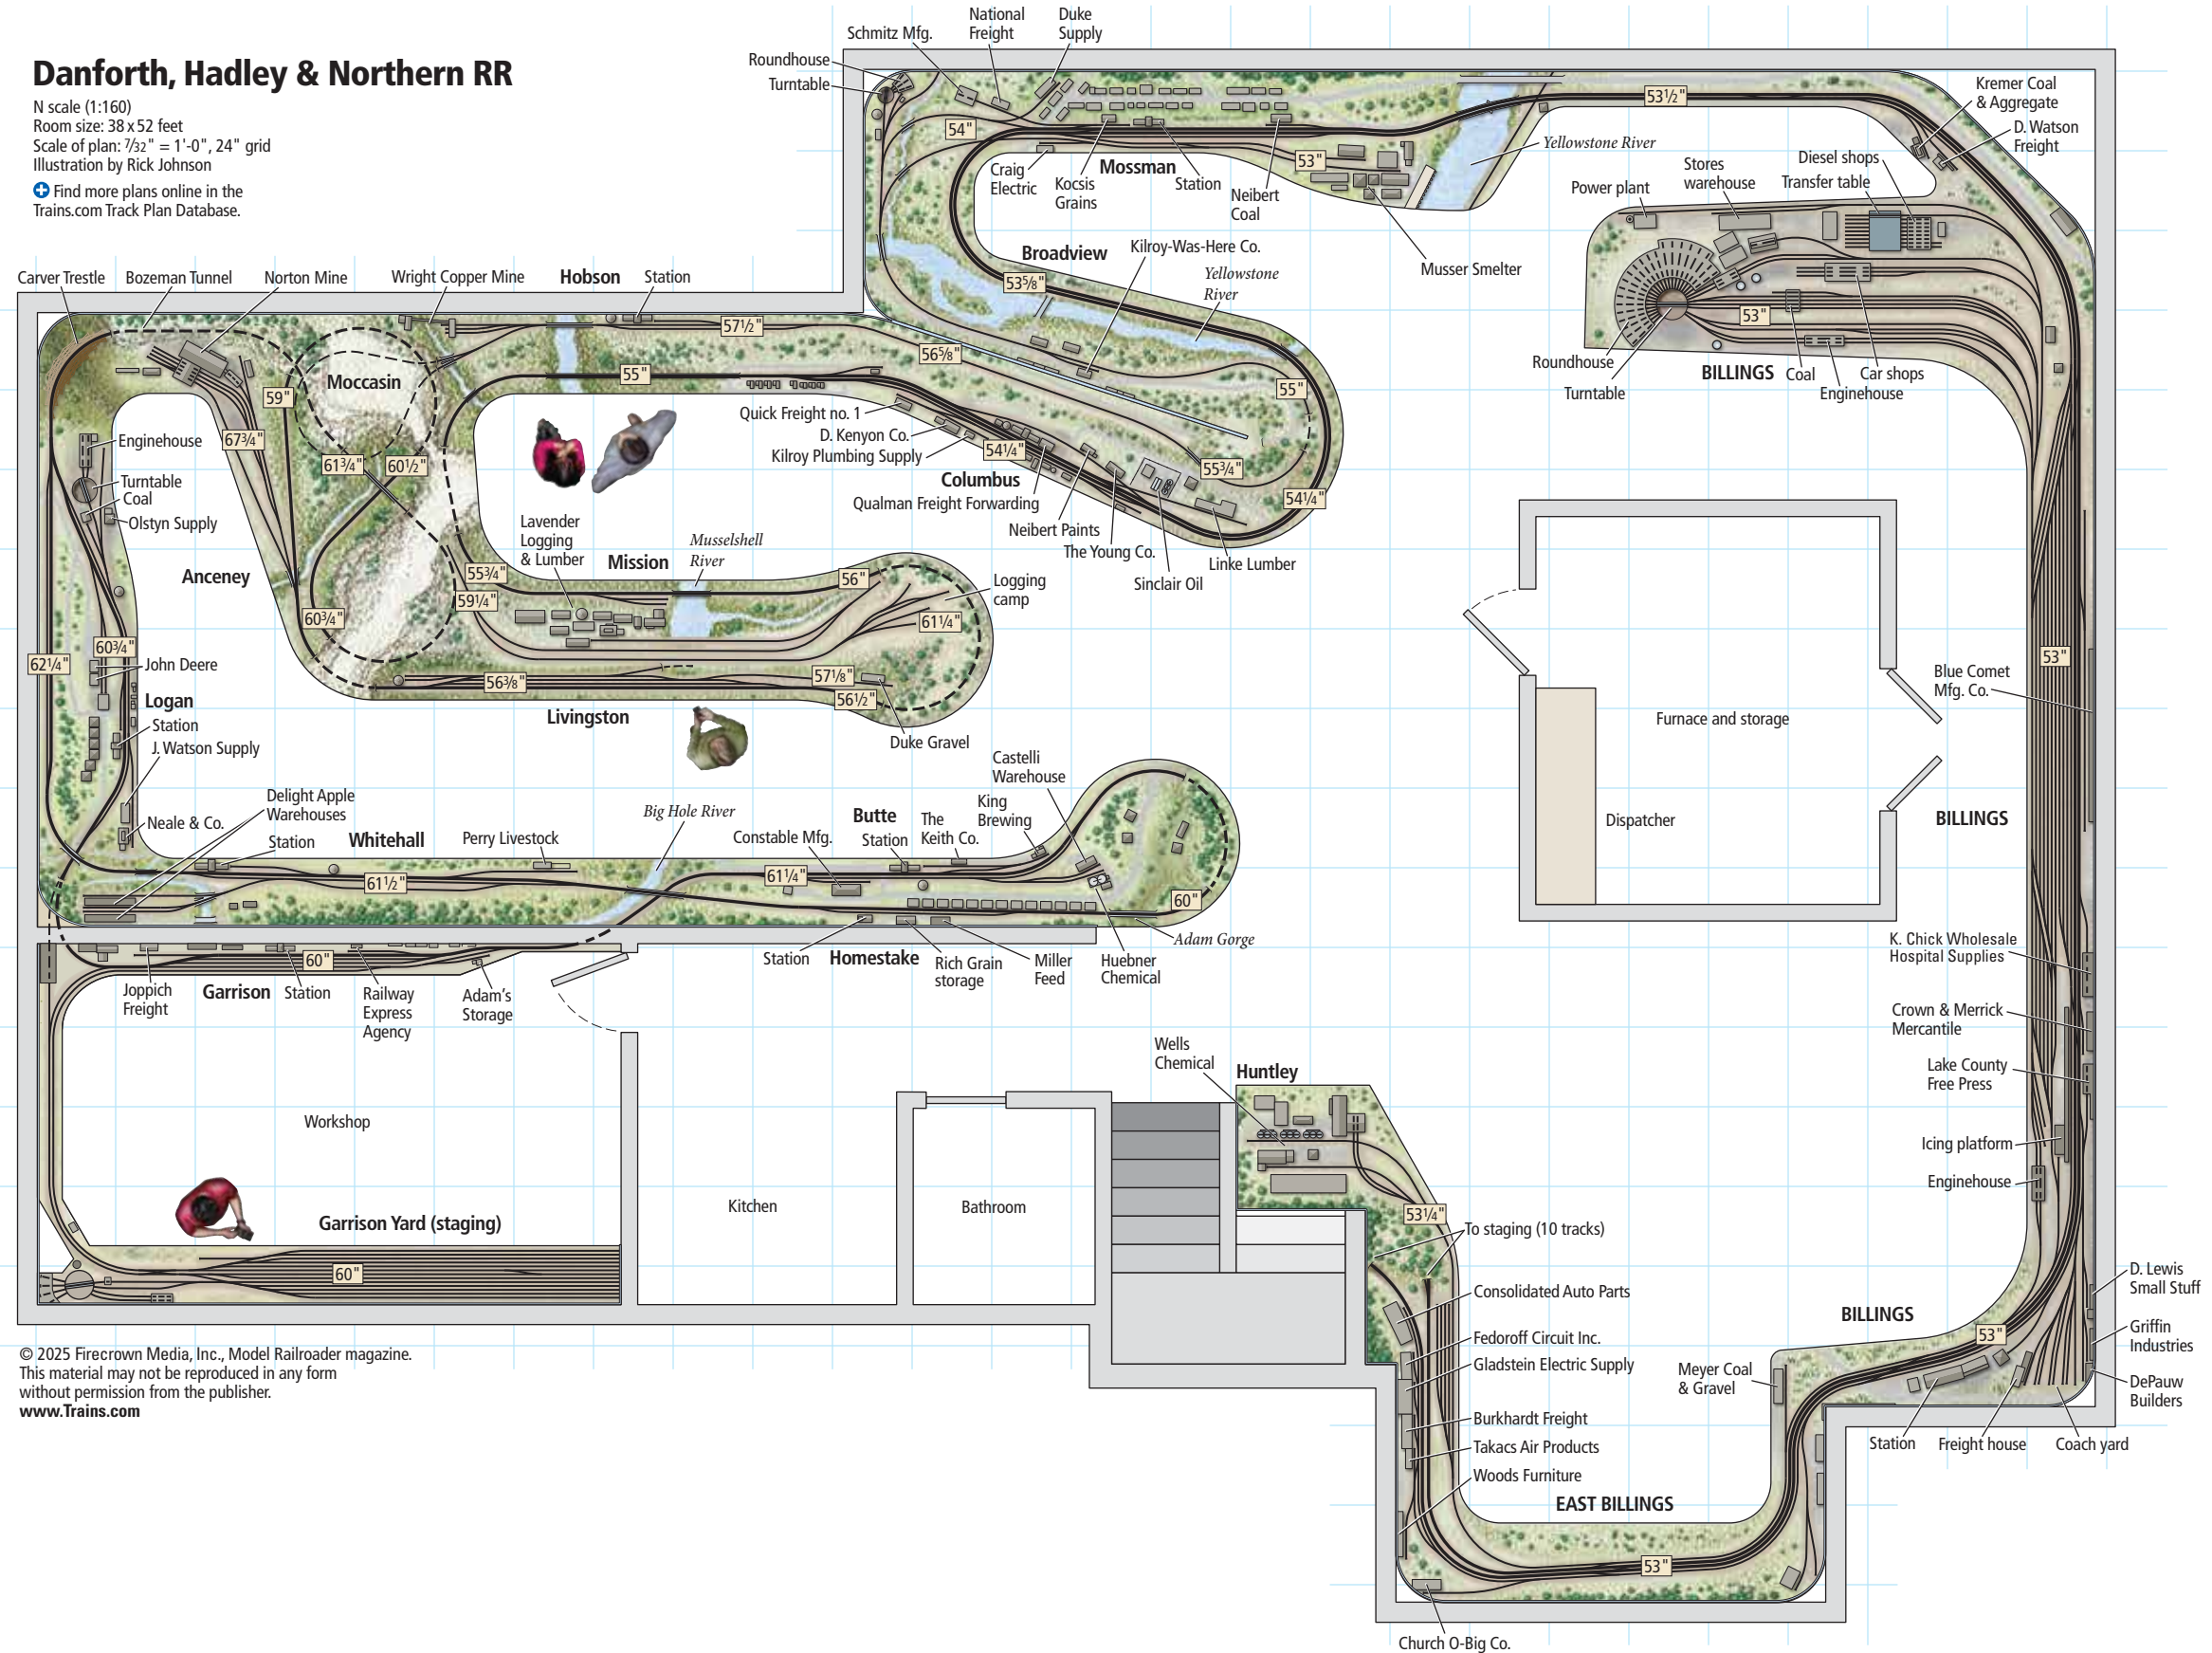

Danforth, Hadley & Northern RR

N scale (1:160)
 Room size: 38 x 52 feet
 Scale of plan: 7/32" = 1'-0", 24" grid
 Illustration by Rick Johnson
 Find more plans online in the
 Trains.com Track Plan Database.